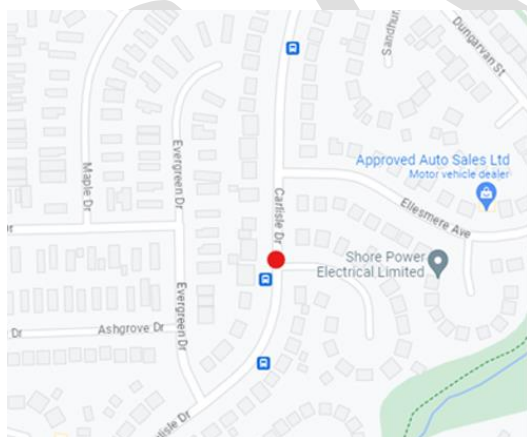

SAMPLE - SPEED DETECTION NOTICE

The vehicle pictured was photographed exceeding the posted speed limit in the Town of Paradise.

This is a speed detection notice, NOT a ticket. There is no fine or penalty.

This notice is being issued in the interest of road safety. The Town of Paradise is participating in a traffic camera pilot project with the Government of Newfoundland and Labrador, in an effort to reduce speeding.

Reducing speed prevents injuries, collisions and fatalities. Adhering to the rules of the road improves quality of life for residents in our community.

This is a reminder to obey posted speed limits. If you were not operating the photographed vehicle at the time the violation was captured, please advise the driver.

NOTICE – THIS IS NOT A TICKET

Location of Speed Camera:

Notice # 000112

Vehicle License Plate:	P23 BTX
Date and Time Observed:	2023-03-15 09:22:43
Posted Speed Limit:	40 km/hr
Vehicle Speed:	67 km/hr
Location of Speed Camera:	Carlisle Dr., Paradise
Direction:	East